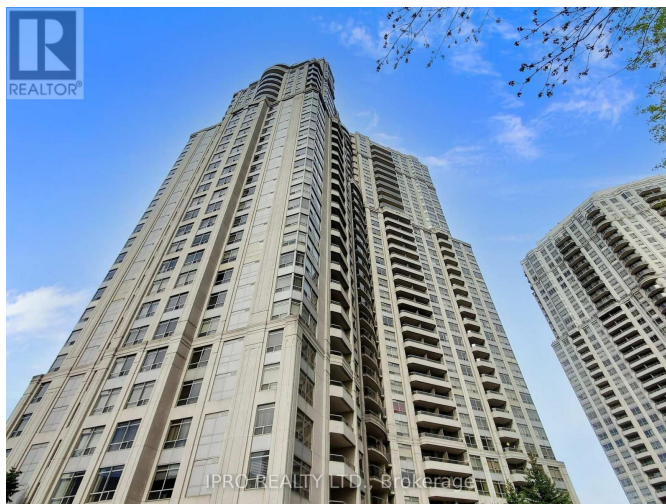

\$924,000 - 611 - 35 KINGSBRIDGE GARDEN CIRCLE

Listing ID: W8318828

\$924,000

3 Bedrooms, 2 Bathrooms Single Family

611 - 35 KINGSBRIDGE GARDEN CIRCLE, Mississauga, Ontario, L5R3Z5

Live in one of the most auspicious condominiums of Mississauga. CORNER UNIT, 1400+ sq ft of amazing floor plan. Rarely offered! Updated laminate throughout, stainless steel appliances, fully functional kitchen area with separate space for breakfast table, gorgeous mater-bed with en suite and walk in closet . 2 parking spots, unobstructed views and more. Amazing area influences surrounding the building. Steps to new LRT. Close to shopping, 24 hours convenience stores, commercial plaza and more. Minutes to hwy, Square One Mall, Airport, Grocery stores and more. **** EXTRAS **** State of the art amenities: Bowling alley, pool, party room, gym, sauna, squash court, visitor parking and more. (id:54154)