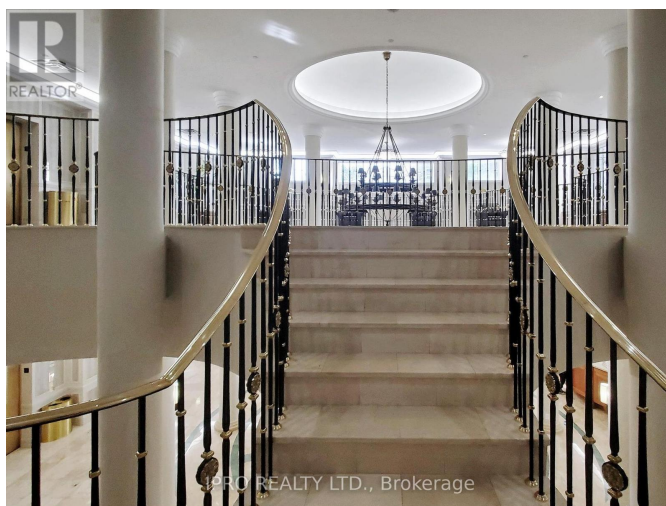

\$924,000 - 611 - 35 KINGSBRIDGE GARDEN CIRCLE

Listing ID: W8318828

\$924,000

3 Bedrooms, 2 Bathrooms Single Family

611 - 35 KINGSBRIDGE GARDEN CIRCLE, Mississauga, Ontario, L5R3Z5

Live in one of the most auspicious condominiums of Mississauga. CORNER UNIT, 1400+ sq ft of amazing floor plan. Rarely offered! Updated laminate throughout, stainless steel appliances, fully functional kitchen area with separate space for breakfast table, gorgeous mater-bed with en suite and walk in closet . 2 parking spots, unobstructed views and more. Amazing area influences surrounding the building. Steps to new LRT. Close to shopping, 24 hours convenience stores, commercial plaza and more. Minutes to hwy, Square One Mall, Airport, Grocery stores and more. **** EXTRAS **** State of the art amenities: Bowling alley, pool, party room, gym, sauna, squash court, visitor parking and more. (id:54154)