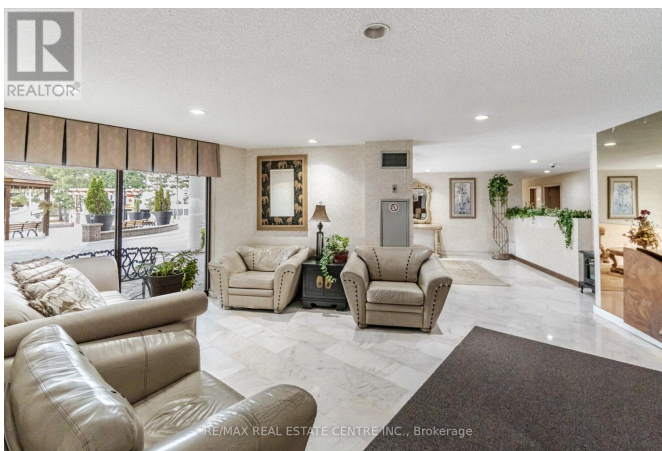

## Listing ID: W8315108

**\$619,900**

3 Bedrooms, 2 Bathrooms Single Family

PH1 - 3695 KANEFF CRESCENT,  
Mississauga, Ontario, L5A4B6

((ABSOLUTELY STUNNING)) Discover unparalleled luxury living at Place Royale Penthouse, an architectural gem nestled in a vibrant hotspot mere steps from top-tier entertainment, dining, squire one shopping center, mohawk college, sheridan college bus terminal, mississauga celebration square and essential amenities, featuring a stunning smooth ceiling, abundant natural light, a sleek modern kitchen with stainless steel appliances, back splash, quartz countertops, and exclusive access to round-the-clock concierge services, a state-of-the-art gym, indoor pool & sauna to relaxed after day long working , outside bbq area, tennis court and much more! \*\*\*\* EXTRAS \*\*\*\*

Upgraded Kitchen with Quartz Counter Tops, Back Splash, 2 Full upgraded Bathrooms, Front Load Washer & Dryer, S/S Appliances, 2 Car Parking's & Locker Room. ((Pre-Inspection Report Is Available & Free Home Warranties)) (id:54154)