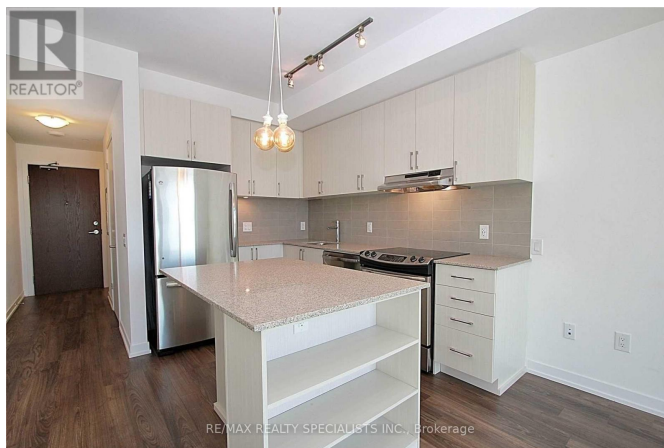

# \$2575.00 / Monthly - 1509 - 2560 EGLINTON AVENUE W

**Listing ID: W8300102**

**\$2575.00 / Monthly**

1 Bedrooms, 1 Bathrooms Single Family

1509 - 2560 EGLINTON AVENUE W,  
Mississauga, Ontario, L5M0Y3

**\*CALL\* THIS\* HOME!\*** Open Concept Unit W/Clear View In The West Tower - Daniels Erin Mills Condo! Bright & Clean Unit W/9' Ceilings Includes Ensuite Laundry, Parking, Locker & Fibresteam Internet Ready! Sunset Views From Liv/Din Area W/W-O To Lrg Patio. Kitch W/Quartz Ctr-Top & Lrg Centre Island. Mstr Bdrm W/Lrg Closet & Flr-Ceiling Window. Conveniently Close To High Rated Schools, Parks, Shops, Erin Mills T.C, Cv Hospital, Transit, Hwys (id:54154)