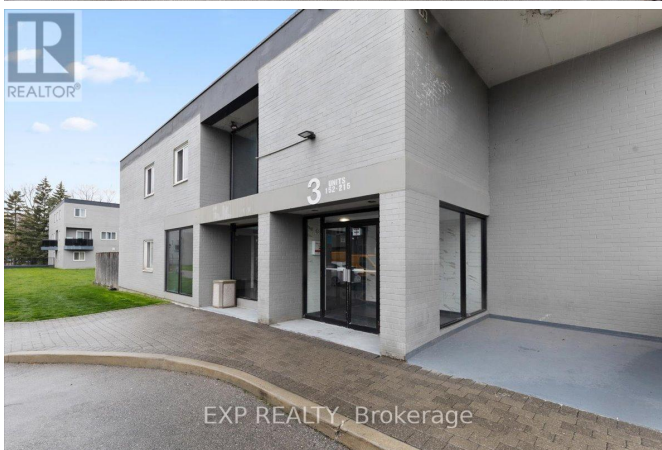

# \$495,000 - 159 - 2001 BONNYMEDE DRIVE

**Listing ID: W8278252**

**\$495,000**

3 Bedrooms, 2 Bathrooms Single Family

159 - 2001 BONNYMEDE DRIVE,  
Mississauga, Ontario, L5J4H8

Welcome to your new home in the highly coveted Clarkson neighborhood! This 2-story condo boasts 3 bedrooms and 2 bathrooms, offering ample space for comfortable living. Ideal for investors or first-time homebuyers, this unit presents an opportunity to customize and make it your own. Enjoy the convenience of on-site amenities including a pool, gym, and meeting room. Don't miss out on the chance to reside in this desirable community with endless possibilities! 10 minute walk to Go Train Station! (id:54154)