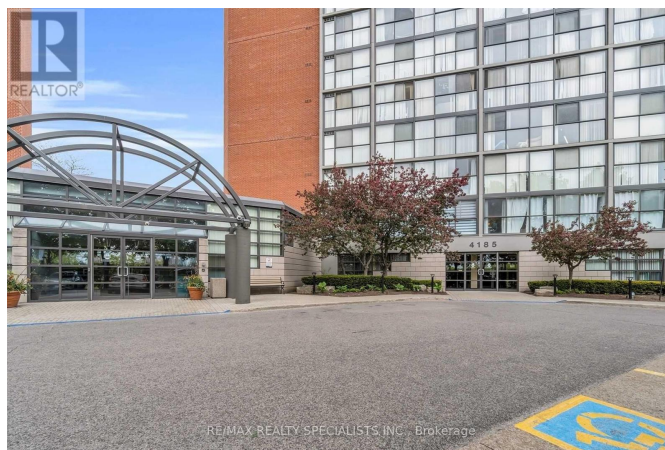

# \$569,000 - #217 -4185 SHIPP DR

**Listing ID: W8179750**

**\$569,000**

2 Bedrooms, 2 Bathrooms Single Family

#217 -4185 SHIPP DR, Mississauga,  
Ontario, L4Z2Y8

Own a stunning, fully finished 2-bed, 2-bath condo in the heart of Mississauga! Renovated with care, this gem in Chelsea Towers boasts convenience with parking, ensuite laundry, and locker. Enjoy easy access to Square One, transit, and major highways. The master bedroom features a 4-pc ensuite. Plus, indulge in fantastic amenities without elevator waits in this 2nd-floor suite. Don't miss this prime opportunity! (id:54154)