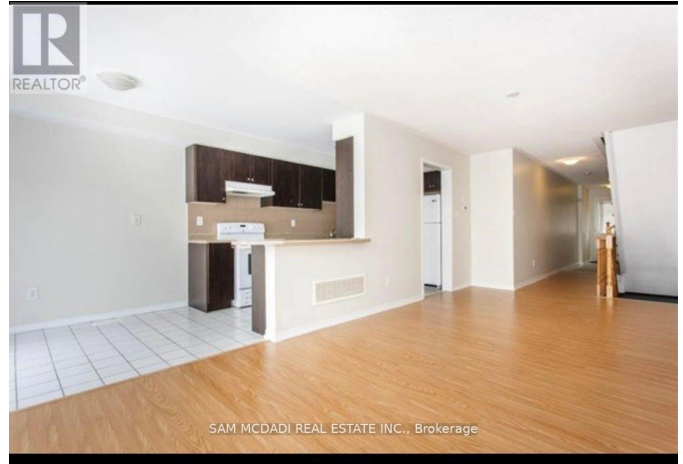

$899,000 - #86 -5255 PALMETTO PL

MLS®, REALTOR®, and the associated logos are trademarks of The Canadian Real Estate Association

Data Provided by: Toronto Regional Real Estate Board

Last Modified: 02/04/2024 11:07:42 PM

Listing Office: SAM MCDADI REAL ESTATE INC.